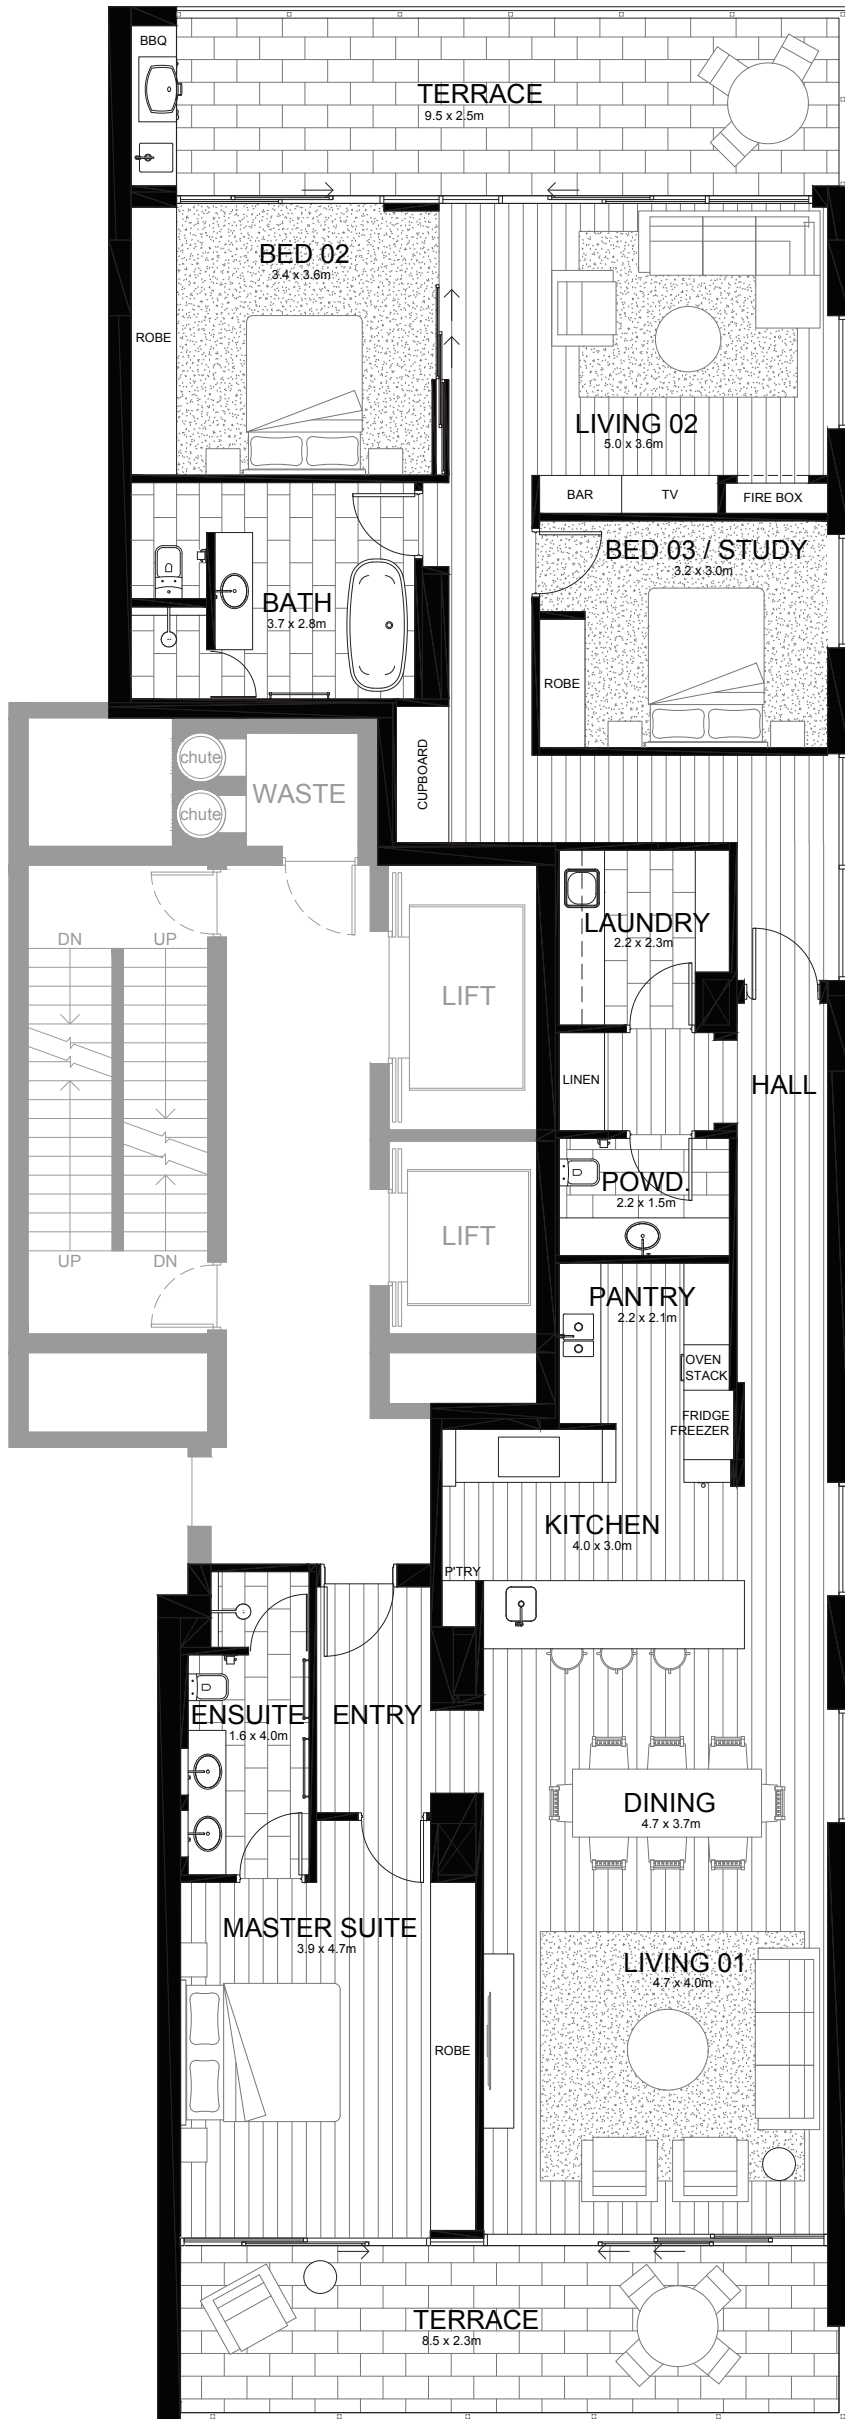

EAST APARTMENT

LEVEL TWO

EAST APARTMENT LEVEL TWO

LIVING	2
BEDROOMS	3
BATHROOMS	2.5
<hr/>	
INTERIOR	198M ²
EXTERIOR	44M ²
TOTAL	242M ²

0 1 2 3 4 5m

THE
BROUGHAM
NORTH ADELAIDE