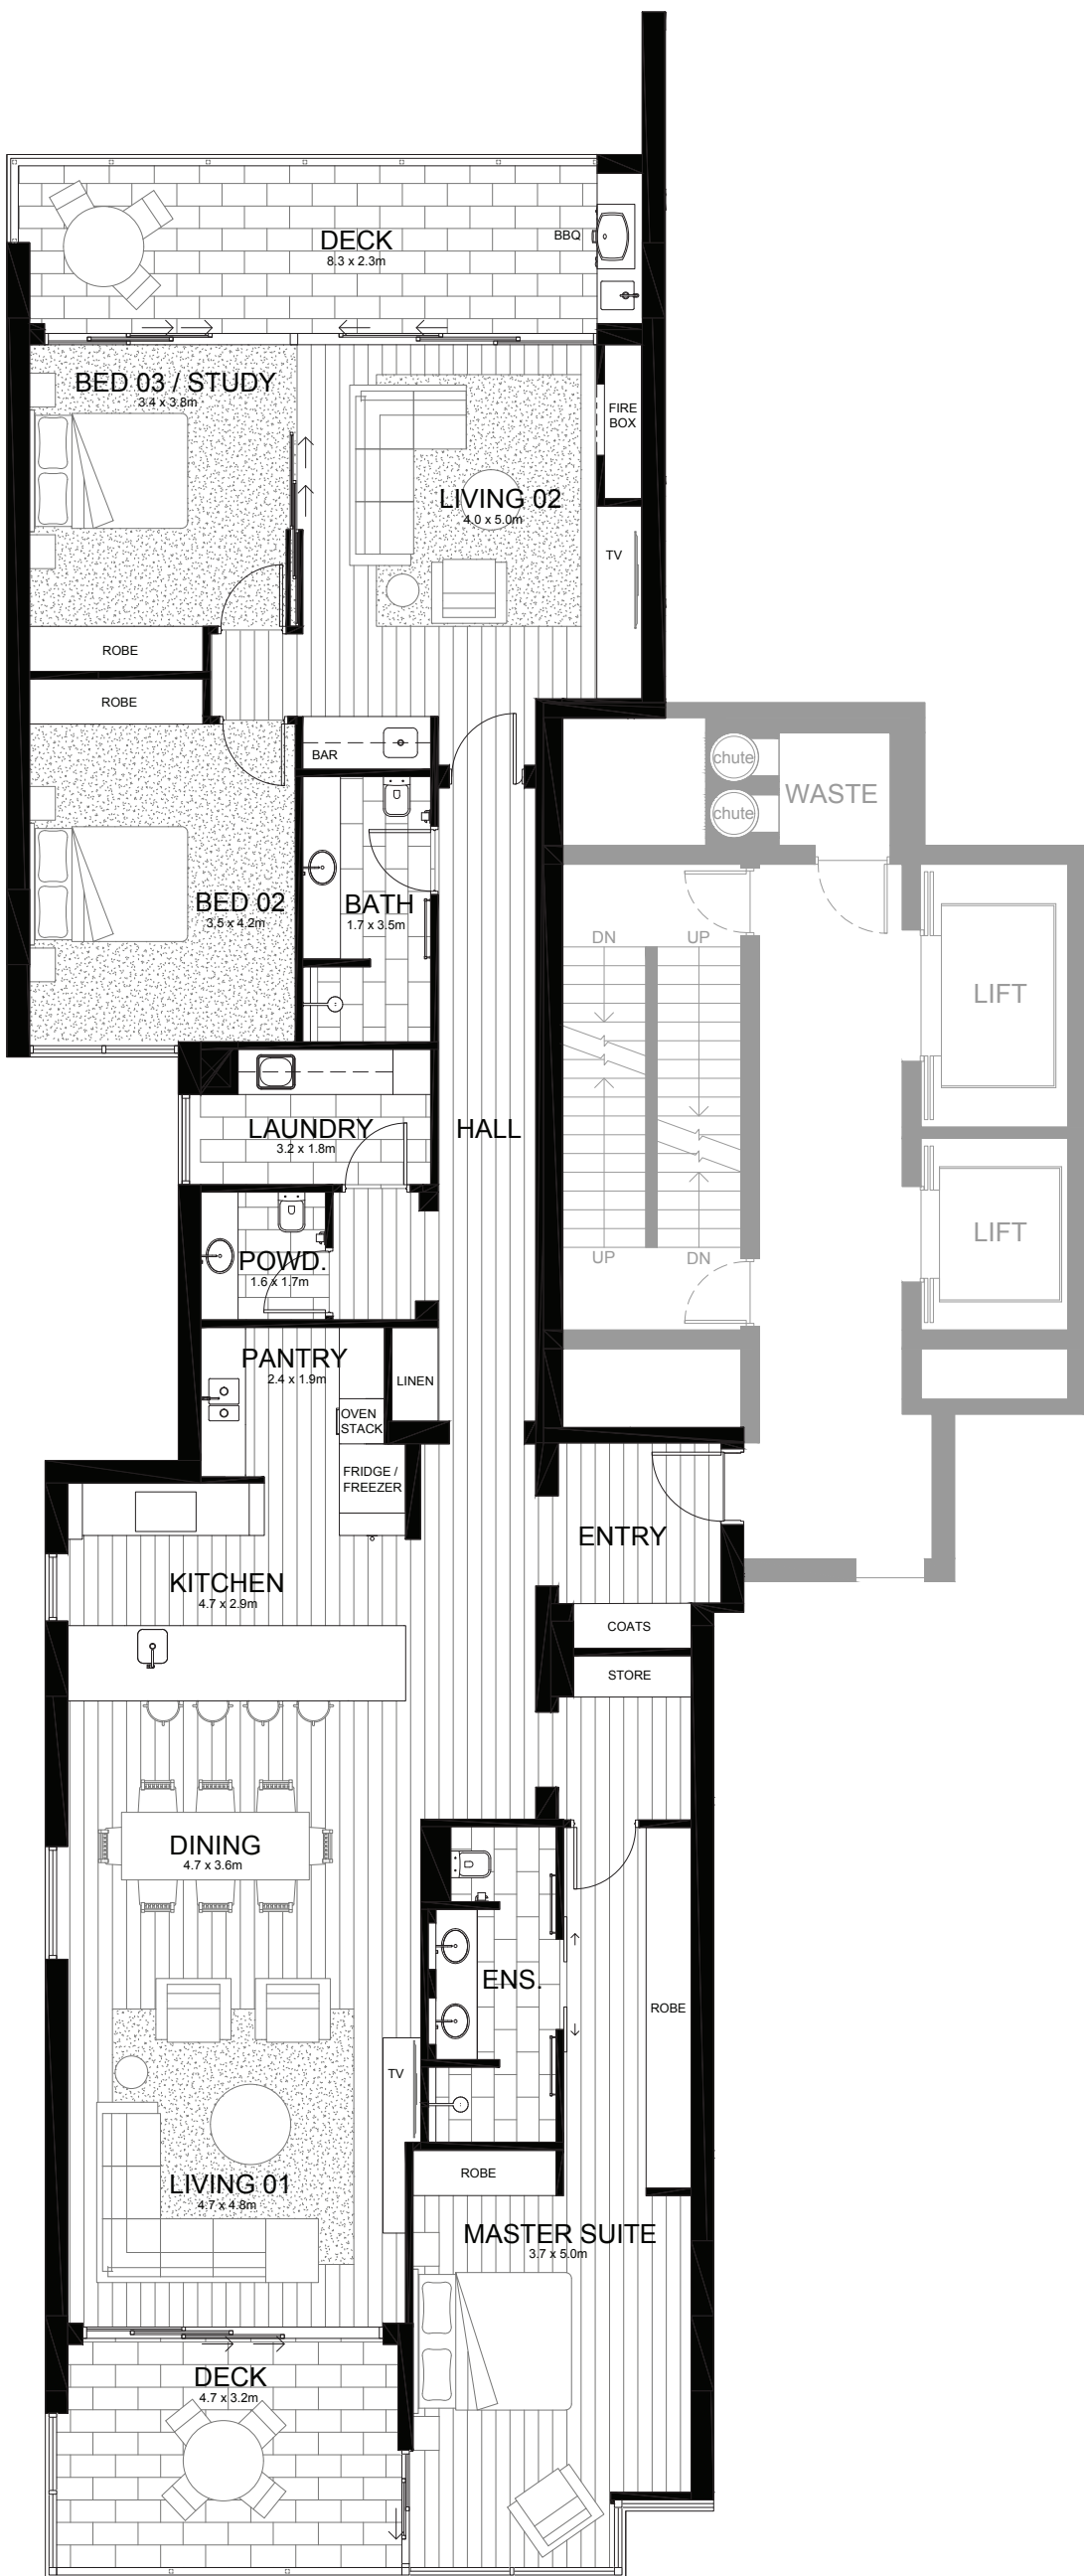

WEST APARTMENT

LEVELS FOUR TO NINE

WEST APARTMENT LEVELS FOUR TO NINE

LIVING	2
BEDROOMS	3
BATHROOMS	2.5
<hr/>	
INTERIOR	219M ²
EXTERIOR	34M ²
TOTAL	253M ²

0 1 2 3 4 5m

THE
BROUGHAM
NORTH ADELAIDE